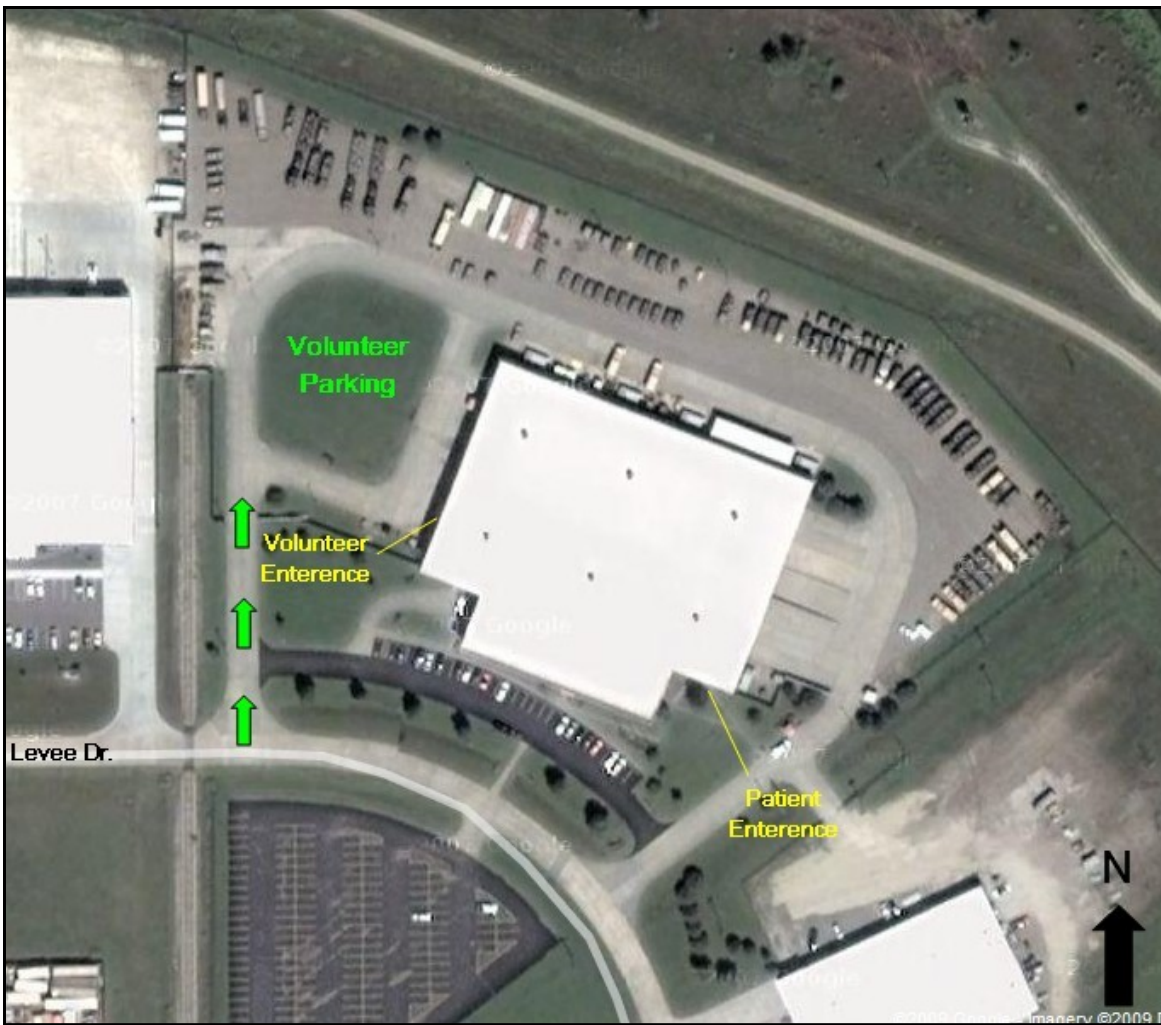

KMOM 2009

National Guard Armory
721 Levee Dr
Manhattan, KS

SITE MAP