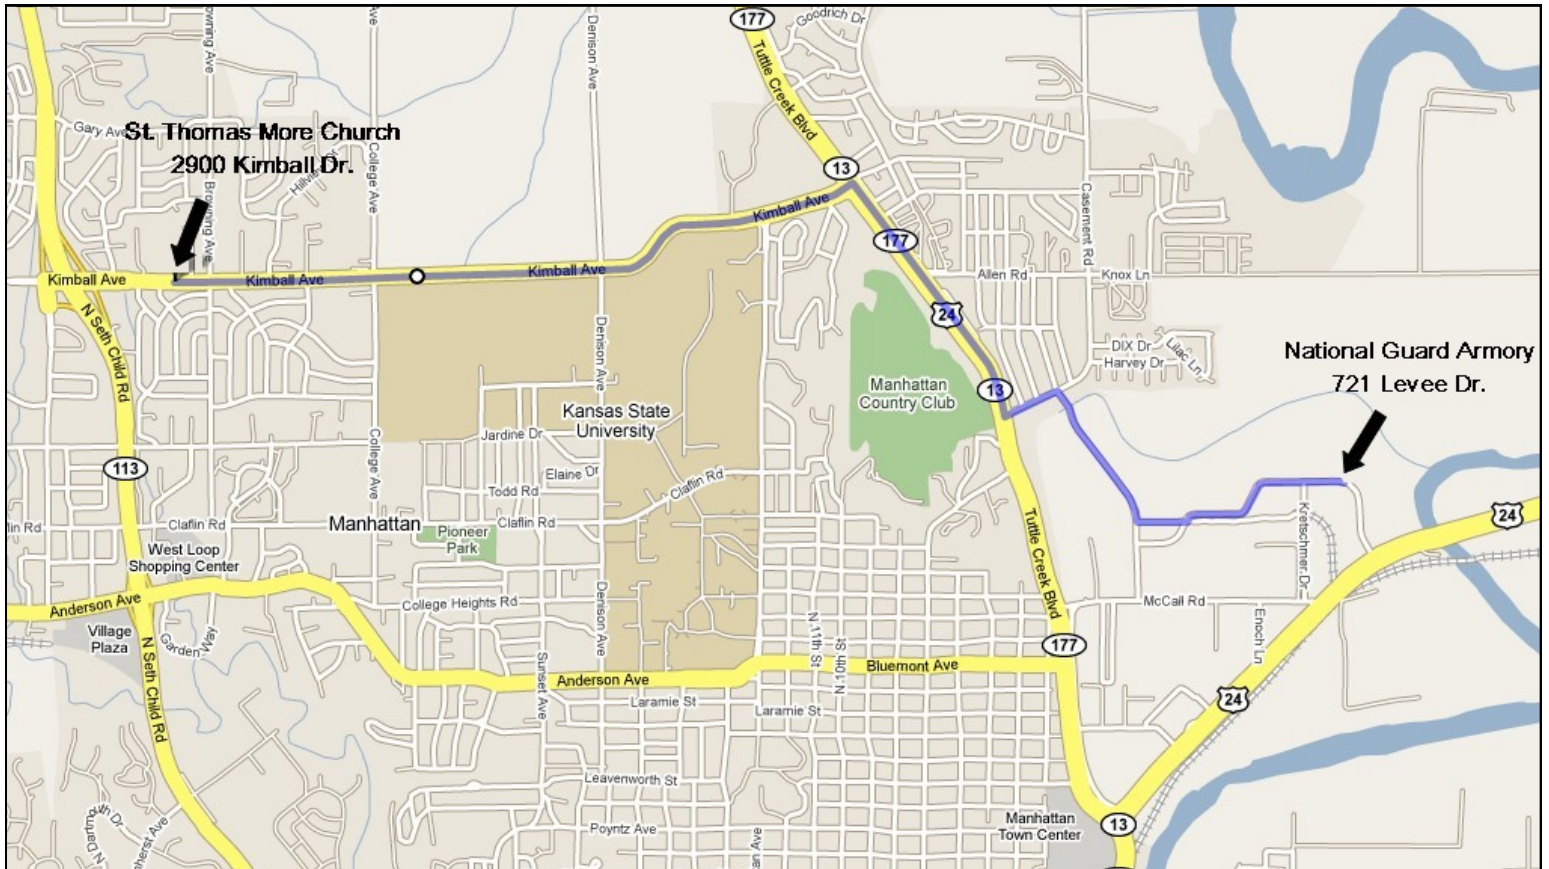

# All Evening Meals

(Thursday, Friday, & Saturday)

**St. Thomas More Church**  
**2900 Kimball Drive**  
**Manhattan, KS**

**Start: National Guard Armory**  
**721 Levee Dr**

Start out going **SOUTHEAST** on **LEVEE DR** toward **US-24 W**, 0.3 miles

Turn **Right** onto **US-24 W** go, 1.1 miles

Turn **Right** onto **Us-24/ Tuttle Creek Blvd**, 2.2 miles

Turn **Left** onto **CR-408 / Kimball Ave**, 2.1 miles

**End: St. Thomas More Church**  
**2900 Kimball Dr**